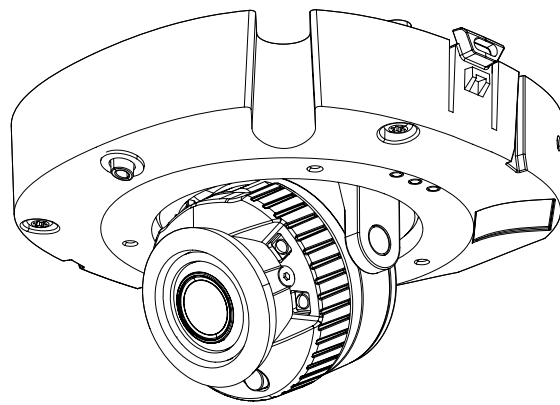

COMPACT DOME

SPARE PARTS

Top cover
Compact Dome

SPARE-AD-01-W
SPARE-AD-01-B