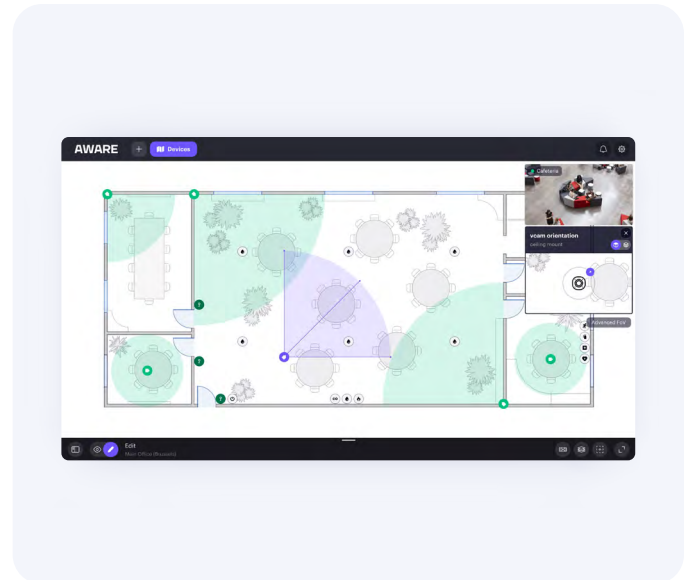

Modern cloud-based security with Ava and Feenics

Proactive Security

Powerful analytics with AI enable to visually capture events as they happen – simplifying operations.

Connecting the Dots With Alerts

If door is propped open or authorization fails – mapview shows location and image in real-time.

Modern Remote Management

Monitor access control & physical security events remotely from any web browser or device.

Find Things Faster

Wicked-fast forensic searches across all locations, reduces burdens on security teams.

Scalable

Fits all sizes – from single door to multi-site enterprises. Scale up easily as needed.

Simplicity

Feenics monitors the health of the system 24 x 7 and proactively alerts customers in the event of the failure.

Simple, open and scalable security

Cameras & sensors

Ava Cameras

Storage, AI and processing on camera

Third-party cameras

Any ONVIF compliant camera

Open platform integrations

Open APIs, webhooks and custom integrations