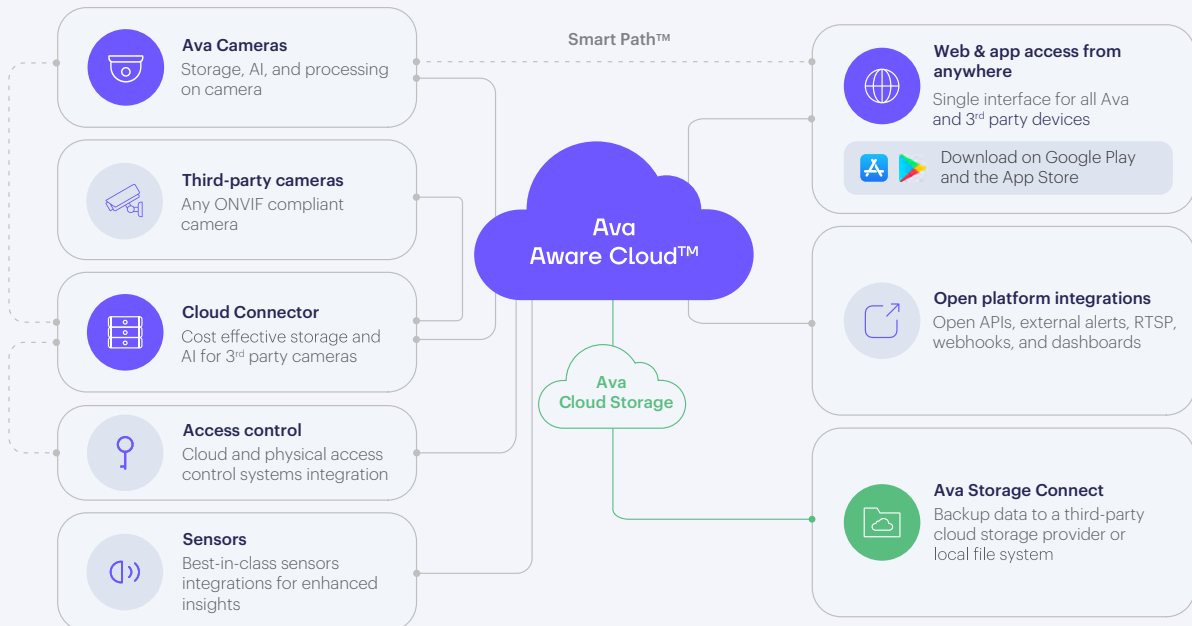

Detect anomalies in real time

Receive real-time alerts whenever the sensor has detected something outside of the predetermined thresholds and watch relevant footage from the camera associated with your sensor. Find out when a door or a window was left open, if the temperature and humidity have risen, if a student is vaping or smoking, if the air quality was affected, if water was detected, and much more.

Complete situational awareness

Connect the sensors to the Aware platform and place them on the maps to accurately represent your facilities. Once you click a sensor on the map, you can see the sensor's name, its current values for the measured parameters, and the associated camera footage.

Leverage the best sensors on the market

With direct technology integrations from leading providers such as Disruptive Technologies or IPVideo Corporation, be assured that you will have full support and assistance to scale with your business.

Secure access anytime

Access your data in the cloud without the fear of losing footage or video analytics if your equipment is stolen or damaged. End-to-end encryption, SSO, 2FA, and automatic updates ensure your investment is secure.

How it works: the Ava Cloud Video Security architecture